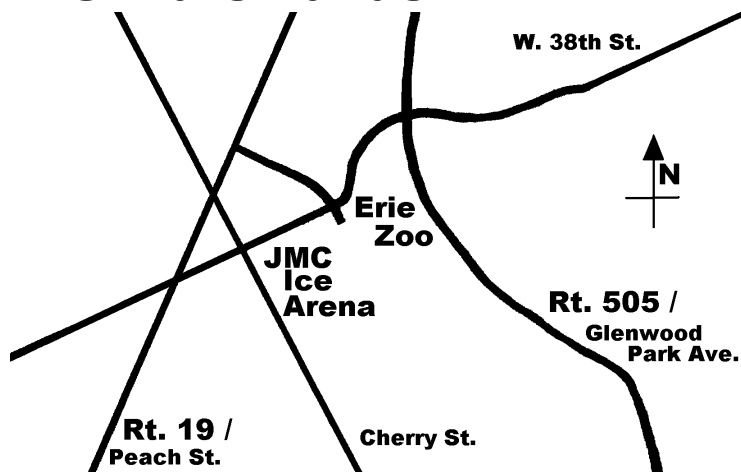

**Gem City Rock & Mineral Society's
42nd Annual**

Gem & Mineral Show & Sale

July 16 & 17, 2011

JMC Ice Arena

423 W 38th St., Erie, PA

next to the Erie Zoo

Take I-90 exit 27 onto Rt. 97 north to Rt. 505,
left on W. 38th Street and left into **FREE parking!**
SATURDAY 10:00AM - 6:00PM
SUNDAY 10:00AM - 5:00PM

**DEALERS - DISPLAYS - DOOR PRIZES
ACTIVITIES FOR CHILDREN**

Adults $3.00

Seniors $2.00

Children under 12 FREE!

www.gemcityrockclub.org/show