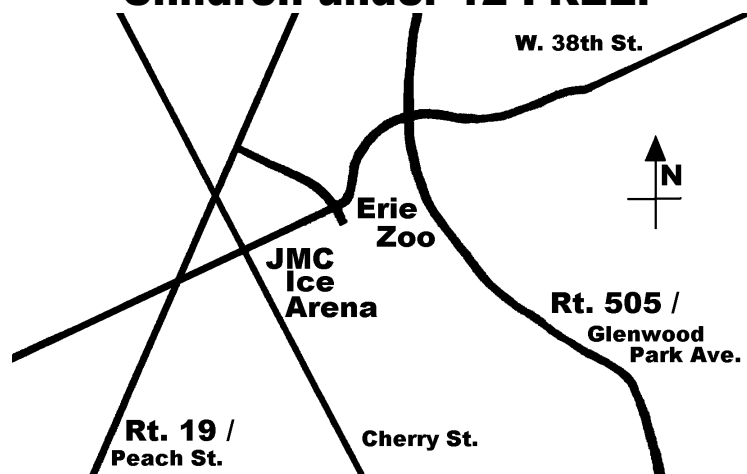

**Gem City Rock & Mineral Society's
42nd Annual**

Gem & Mineral Show & Sale July 16 & 17, 2011

**JMC Ice Arena
423 W 38th St., Erie, PA
next to the Erie Zoo**

Take I-90 exit 27 to Rt. 97 north to Rt. 505,
left on W. 38th Street and left into FREE parking

**SATURDAY 10:00AM - 6:00PM
SUNDAY 10:00AM - 5:00PM**

**DEALERS - DISPLAYS - DOOR PRIZES
ACTIVITIES FOR CHILDREN**

**Adults $3.00
Seniors $2.00**

Children under 12 FREE!

www.gemcityrockclub.org/show

**Gem City Rock & Mineral Society's
42nd Annual**

Gem & Mineral Show & Sale July 16 & 17, 2011

**JMC Ice Arena
423 W 38th St., Erie, PA
next to the Erie Zoo**

Take I-90 exit 27 to Rt. 97 north to Rt. 505,
left on W. 38th Street and left into FREE parking

**SATURDAY 10:00AM - 6:00PM
SUNDAY 10:00AM - 5:00PM**

**DEALERS - DISPLAYS - DOOR PRIZES
ACTIVITIES FOR CHILDREN**

**Adults $3.00
Seniors $2.00**

Children under 12 FREE!