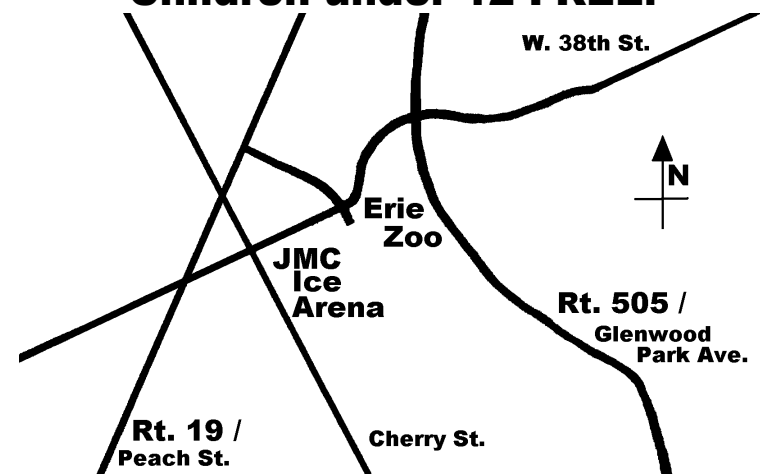

www.gemcityrockclub.org/show