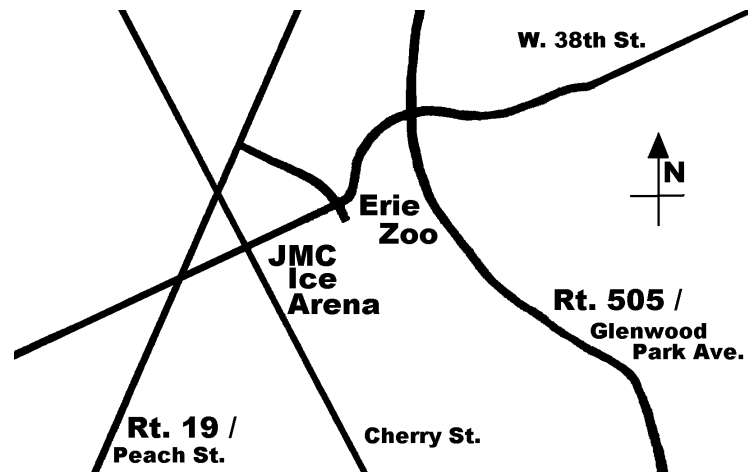

**Gem City Rock & Mineral Society's
41st Annual**

Gem & Mineral Show

July 17 & 18, 2010

JMC Ice Arena

423 W 38th St., Erie, PA

next to the Erie Zoo

Take I-90 exit 27 to Rt. 97 north to Rt. 505,
left on W. 38th Street and left into
FREE parking

SATURDAY 10:00AM - 6:00PM

SUNDAY 10:00AM - 5:00PM

**DEALERS - DISPLAYS - DOOR PRIZES
ACTIVITIES FOR CHILDREN**

**Adults $3.00
Seniors $2.00
Children under 12 FREE!**