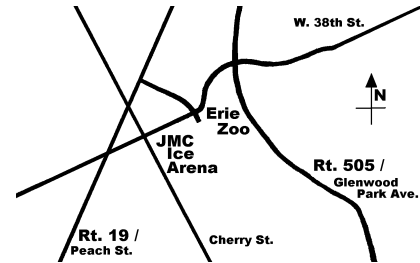

Gem & Mineral Show

July 17 & 18, 2010

JMC Ice Arena

423 W 38th St., Erie, PA

next to the Erie Zoo

Take I-90 exit 27 to Rt. 97 north to Rt. 505,
left on W. 38th Street and left into

FREE parking

SATURDAY 10:00AM - 6:00PM

SUNDAY 10:00AM - 5:00PM

**DEALERS - DISPLAYS - DOOR PRIZES
ACTIVITIES FOR CHILDREN**

Adults $3.00

Seniors $2.00

Children under 12 FREE!