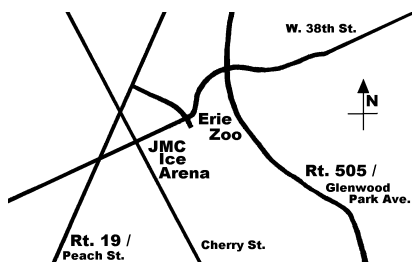

Gem & Mineral Show

July 17 & 18, 2010

JMC Ice Arena

423 W 38th St., Erie, PA

next to the Erie Zoo

Take I-90 exit 27 to Rt. 97 north to Rt. 505,
left on W. 38th Street and left into

FREE parking

SATURDAY 10:00AM - 6:00PM

SUNDAY 10:00AM - 5:00PM

**DEALERS - DISPLAYS - DOOR PRIZES
ACTIVITIES FOR CHILDREN**

Adults $3.00

Seniors $2.00

Children under 12 FREE!