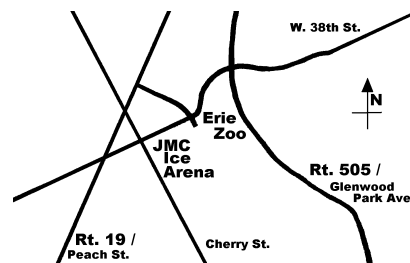

www.gemcityrockclub.org/show