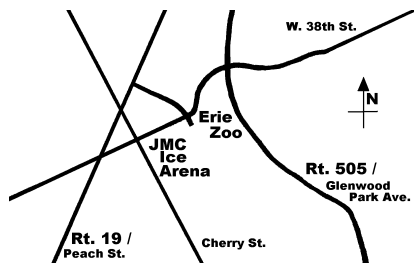

Gem City Rock & Mineral Society's 42nd Annual

Gem & Mineral Show & Sale

July 16 & 17, 2011

JMC Ice Arena

423 W 38th St., Erie, PA
next to the Erie Zoo

Take I-90 exit 27 to Rt. 97 north to Rt. 505,
left on W. 38th Street and left into FREE parking

SATURDAY 10:00AM - 6:00PM

SUNDAY 10:00AM - 5:00PM

**DEALERS - DISPLAYS - DOOR PRIZES
ACTIVITIES FOR CHILDREN**

**Adults $3.00
Seniors $2.00
Children under 12 FREE!**

www.gemcityrockclub.org/show

Gem City Rock & Mineral Society's 42nd Annual

Gem & Mineral Show & Sale

July 16 & 17, 2011

JMC Ice Arena

423 W 38th St., Erie, PA
next to the Erie Zoo

Take I-90 exit 27 to Rt. 97 north to Rt. 505,
left on W. 38th Street and left into FREE parking

SATURDAY 10:00AM - 6:00PM

SUNDAY 10:00AM - 5:00PM

**DEALERS - DISPLAYS - DOOR PRIZES
ACTIVITIES FOR CHILDREN**

**Adults $3.00
Seniors $2.00
Children under 12 FREE!**