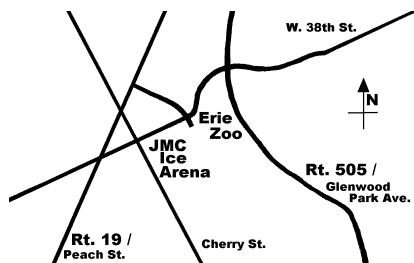

www.gemcityrockclub.org/show

Gem City Rock & Mineral Society's 42nd Annual

Gem & Mineral Show & Sale

July 16 & 17, 2011

JMC Ice Arena

423 W 38th St., Erie, PA
next to the Erie Zoo

Take I-90 exit 27 to Rt. 97 north to Rt. 505,
left on W. 38th Street and left into FREE parking

SATURDAY 10:00AM - 6:00PM

SUNDAY 10:00AM - 5:00PM

**DEALERS - DISPLAYS - DOOR PRIZES
ACTIVITIES FOR CHILDREN**

**Adults $3.00
Seniors $2.00
Children under 12 FREE!**