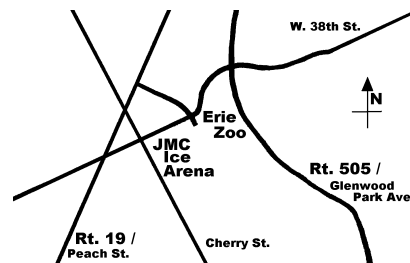

www.gemcityrockclub.org/show

Gem City Rock & Mineral Society's 42nd Annual

Gem & Mineral Show & Sale

July 16 & 17, 2011

JMC Ice Arena

423 W 38th St., Erie, PA
next to the Erie Zoo

Take I-90 exit 27 to Rt. 97 north to Rt. 505,
left on W. 38th Street and left into FREE parking

SATURDAY 10:00AM - 6:00PM

SUNDAY 10:00AM - 5:00PM

**DEALERS - DISPLAYS - DOOR PRIZES
ACTIVITIES FOR CHILDREN**

**Adults $3.00
Seniors $2.00
Children under 12 FREE!**