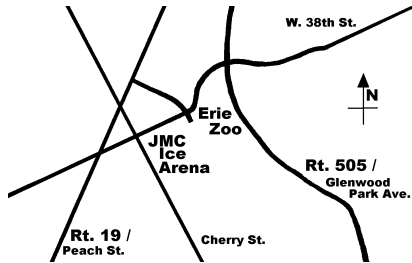

Gem City Rock & Mineral Society's
41st Annual

Gem & Mineral Show

July 17 & 18, 2010

JMC Ice Arena

423 W 38th St., Erie, PA

next to the Erie Zoo

Take I-90 exit 27 to Rt. 97 north to Rt. 505,
left on W. 38th Street and left into

FREE parking

SATURDAY 10:00AM - 6:00PM

SUNDAY 10:00AM - 5:00PM

**DEALERS - DISPLAYS - DOOR PRIZES
ACTIVITIES FOR CHILDREN**

Adults $3.00

Seniors $2.00

Children under 12 FREE!